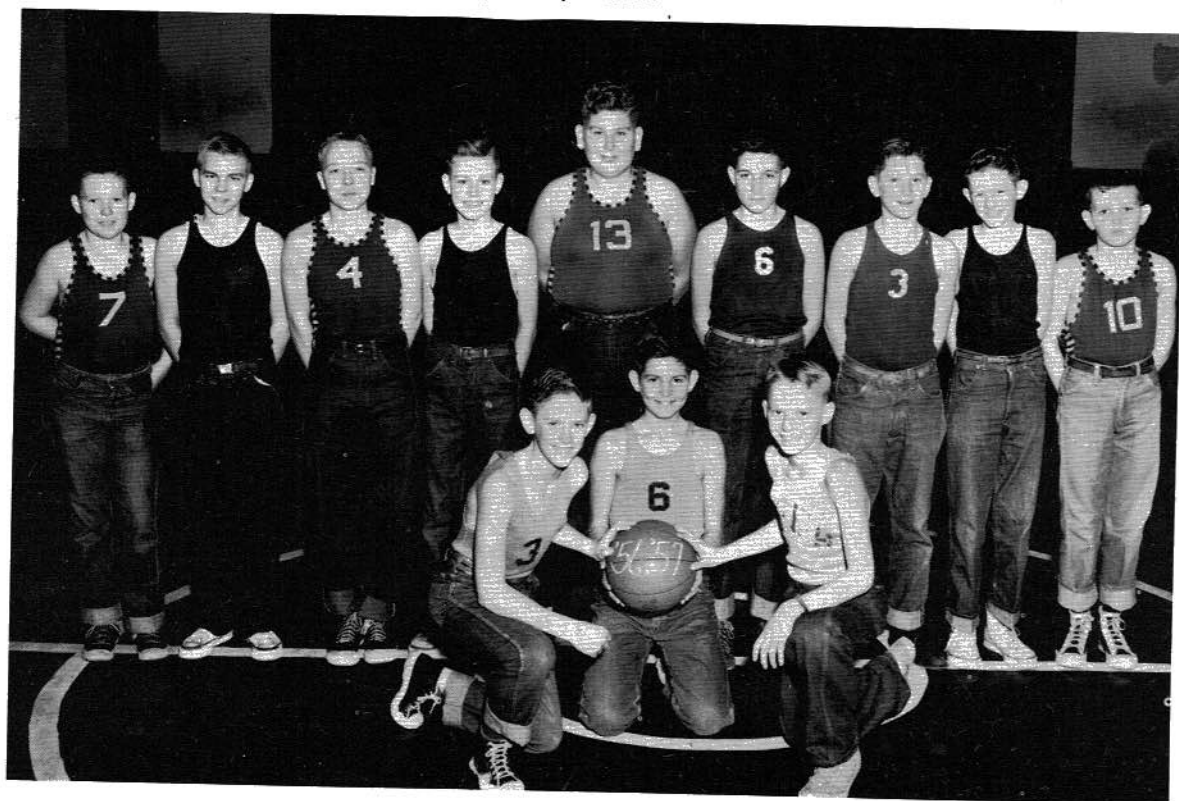

(Below) Junior "B" Team: Tankersley, Ashley, Cantrell, Posey, Sisk, Bishop, Sims, Green, Brewer, Miller, Jones, Parton.