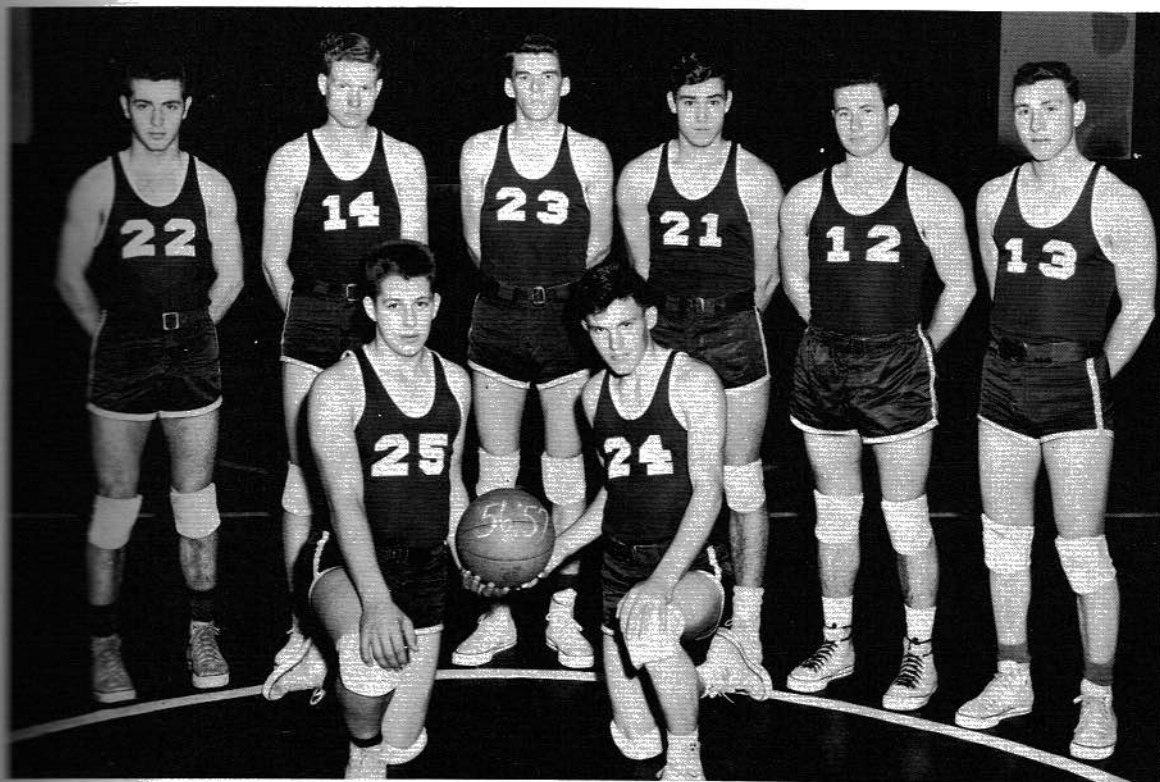

MS

Above: Beta Club - Below: Glee Club, sponsored by Miss Mary Sue Toney.

oney.

4-H Club Sponsors: Miss Carrie Stewart and Mr. Howard Humphrey.
Below: Lunchroom Scene.

Nov. 7

Athletics

(Above) Senior "A" Team - Rouse, Posey, Humphrey, Jackson, Kirkpatrick, Hill, Denson, Swafford.