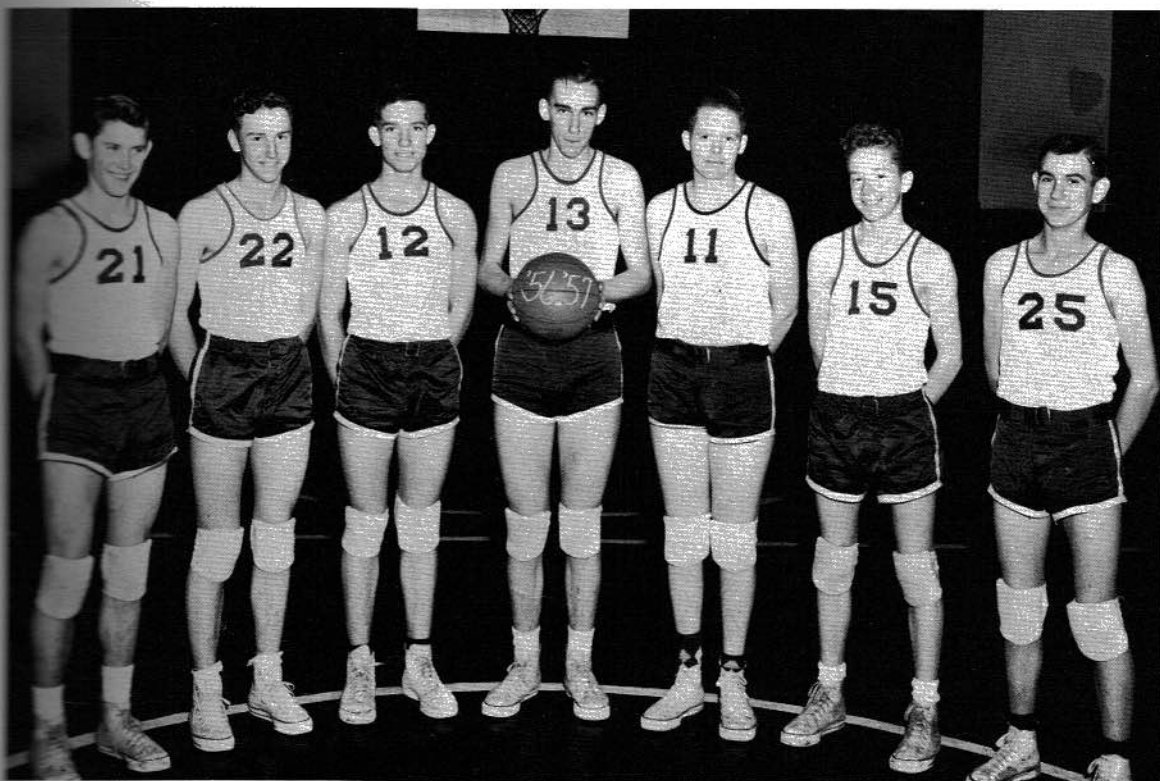

(Below) Senior "B" Team - Sims, Sargent, Vandiver, Gifford, Scivally, Austell, Johnson.